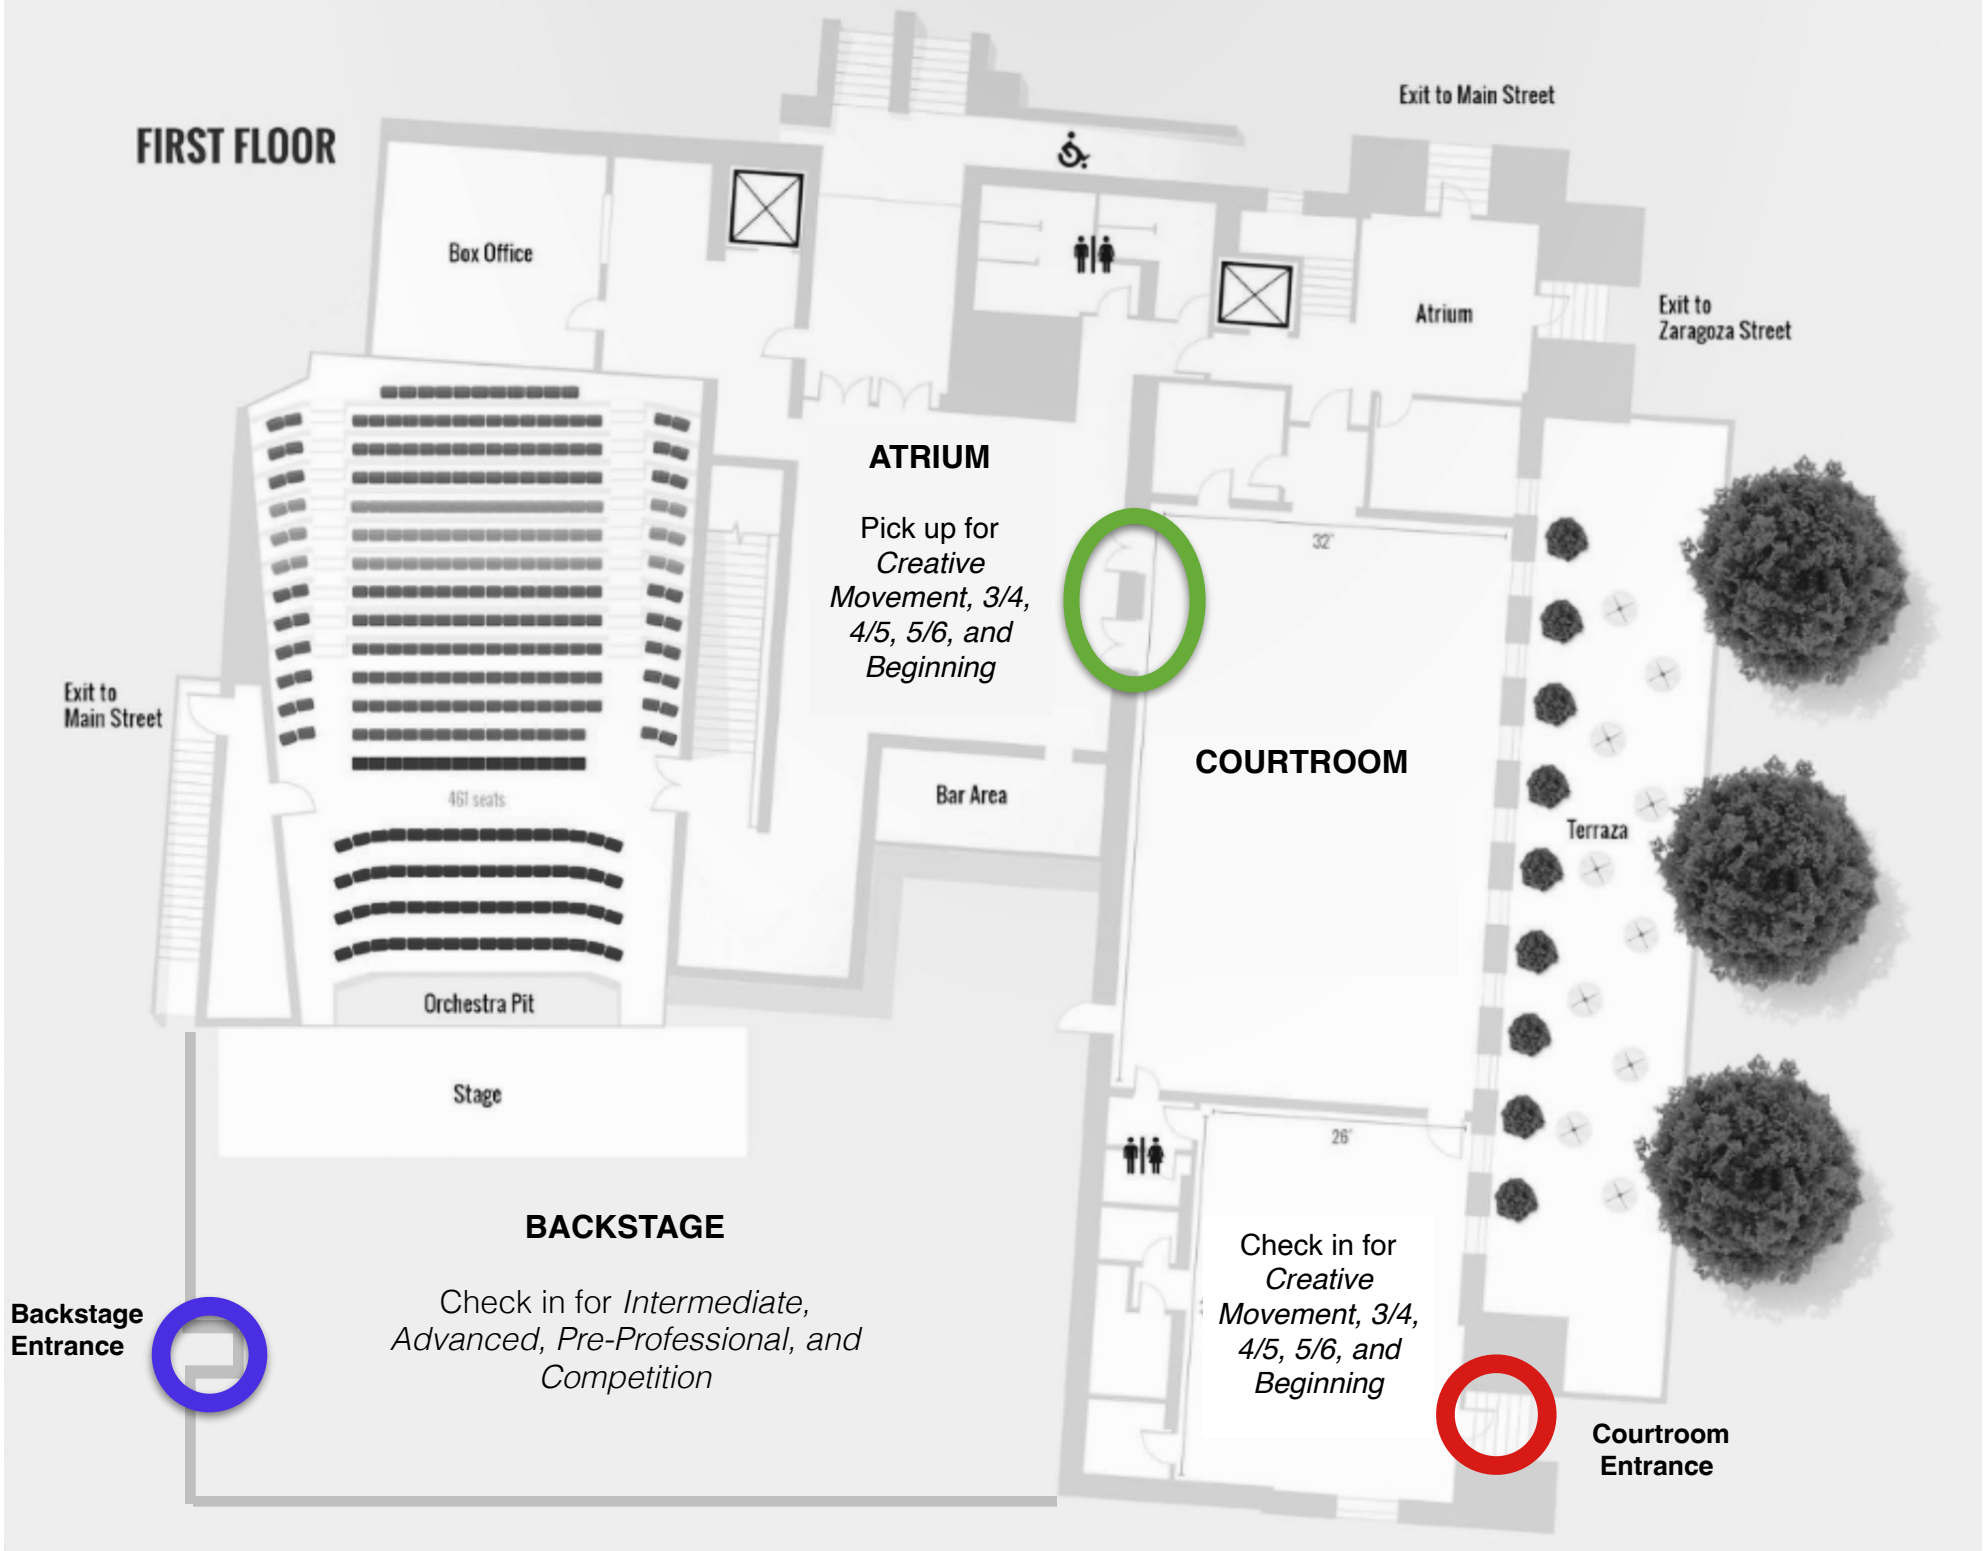

FIRST FLOOR

Box Office

Exit to Main Street

Atrium

Exit to Zaragoza Street

ATRIUM

Pick up for *Creative Movement, 3/4, 4/5, 5/6, and Beginning*

Exit to Main Street

461 seats

Bar Area

COURTHOUSE

Terraza

Orchestra Pit

Stage

BACKSTAGE

Check in for *Intermediate, Advanced, Pre-Professional, and Competition*

Backstage Entrance

Check in for *Creative Movement, 3/4, 4/5, 5/6, and Beginning*

Courthouse Entrance